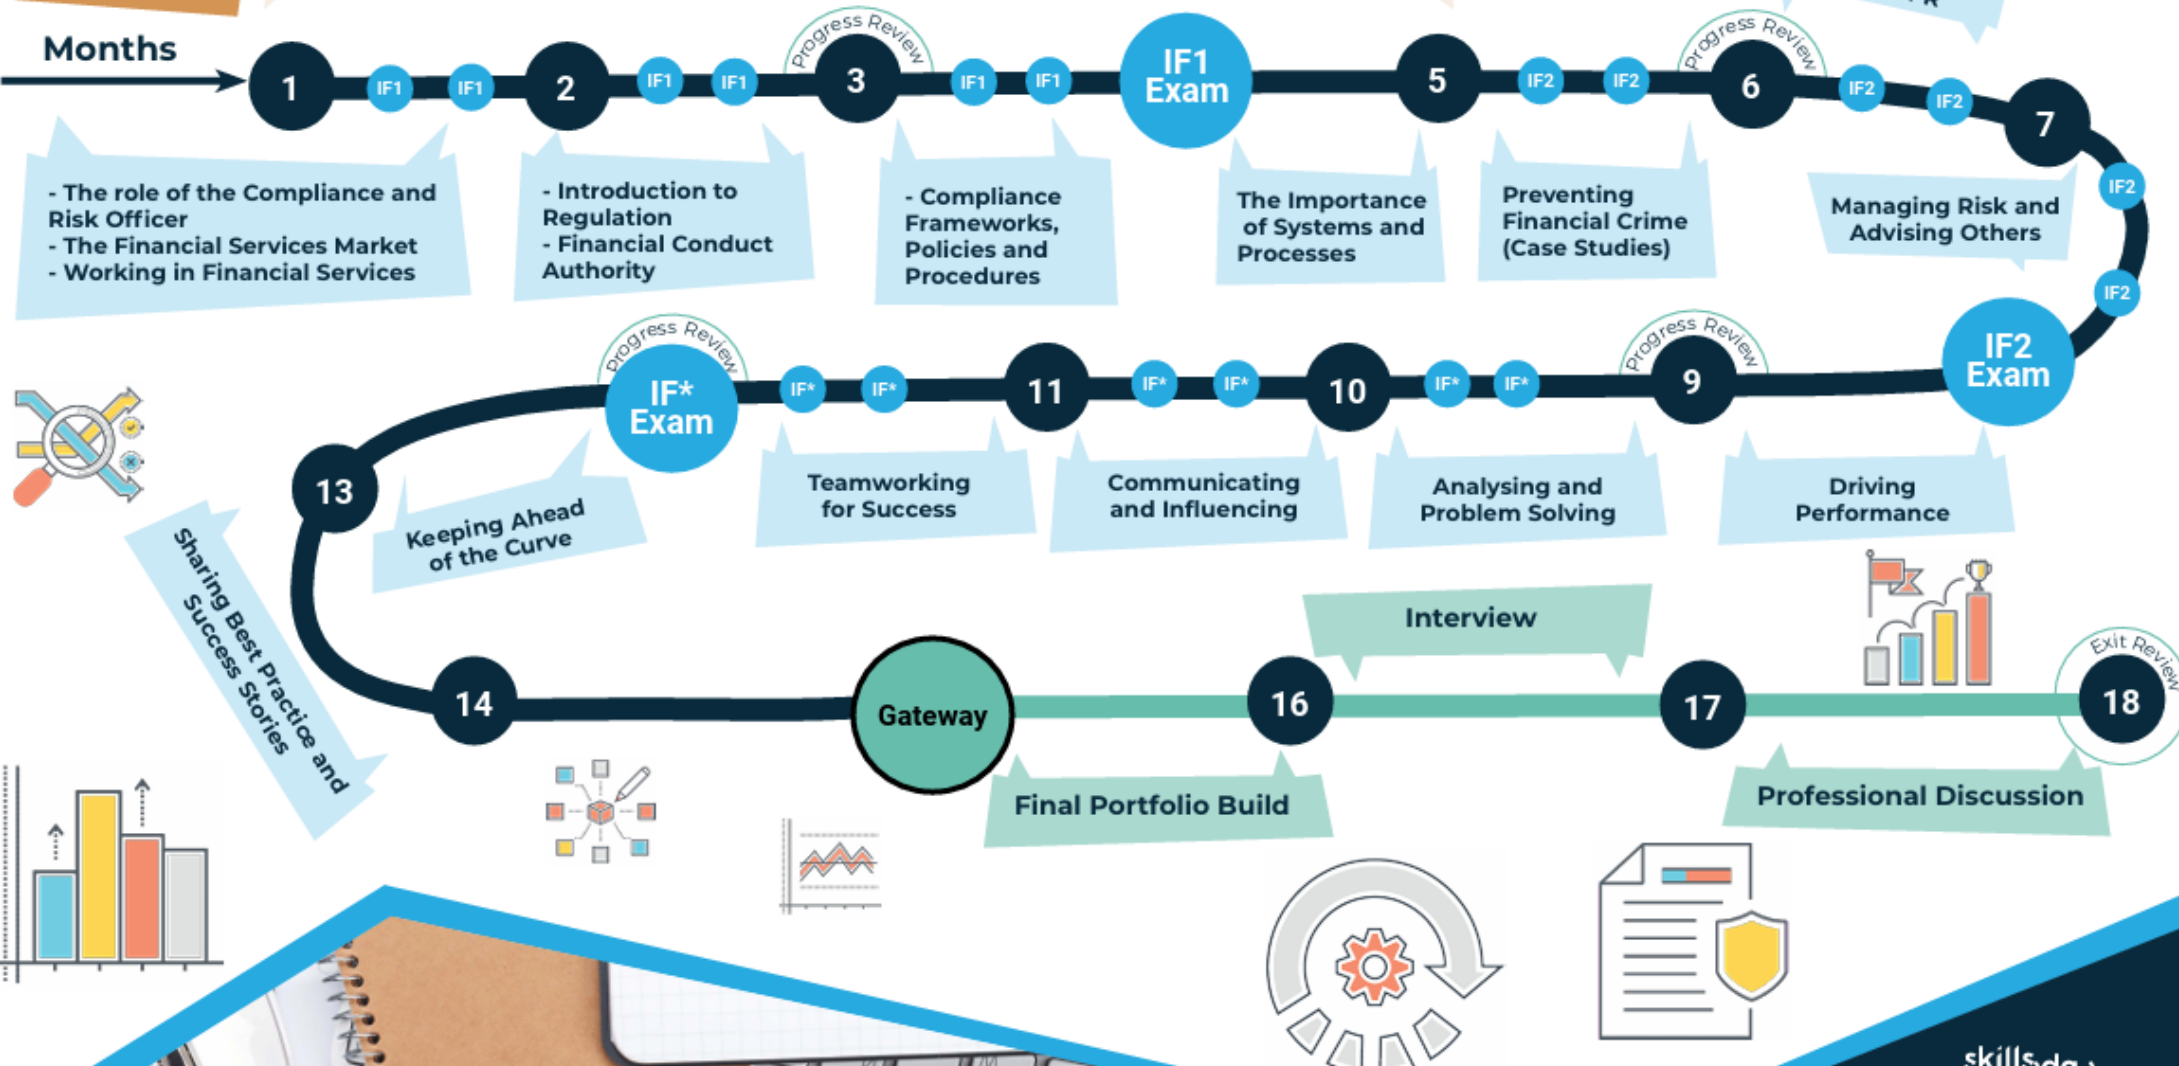

- Online workshop
- IF* Choose from IF3, IF4 or I10

Level 3 Compliance/Risk Officer Journey

Initial Assessment
Enrolment
Induction
Training Plan

My World Matters:
British Values | PREVENT | Equality & Diversity | Safeguarding | E-Safety
Transgender Awareness | FGM | Employment | Positive Mental Health